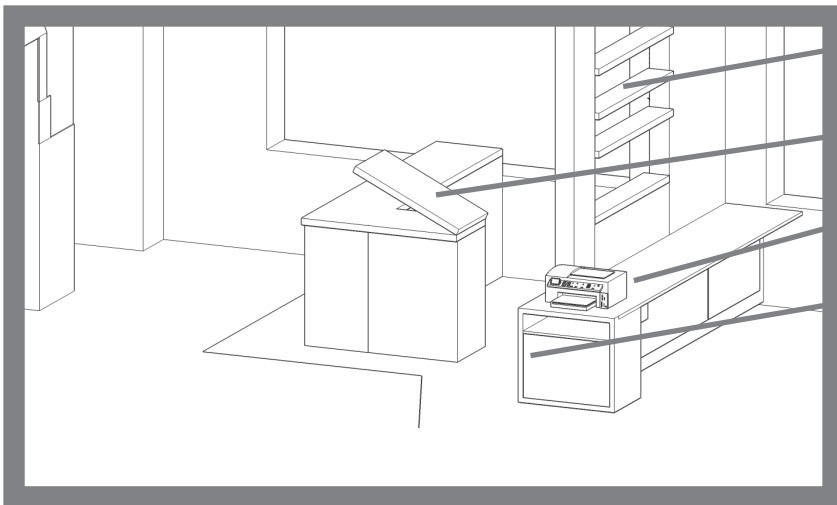

HOT SOUP HOUSE PROPOSAL
CLIENT: MAINDEE
PROJECT: MAINDEE LIBRARY
DATE: 05/10/18

Close up of the detail and textures of doors -

paint
oak
copper
peg board
parquet
birch
pink corian

HOT SOUP HOUSE PROPOSAL
CLIENT: MAINDEE
PROJECT: MAINDEE LIBRARY
DATE: 05/10/18

See through screen and wall detail

Large, bar like flap for access to reception area

Printer station

Reception storage on inside of wall

HOT SOUP HOUSE PROPOSAL
 CLIENT: MAINDEE
 PROJECT: MAINDEE LIBRARY
 DATE: 05/10/18