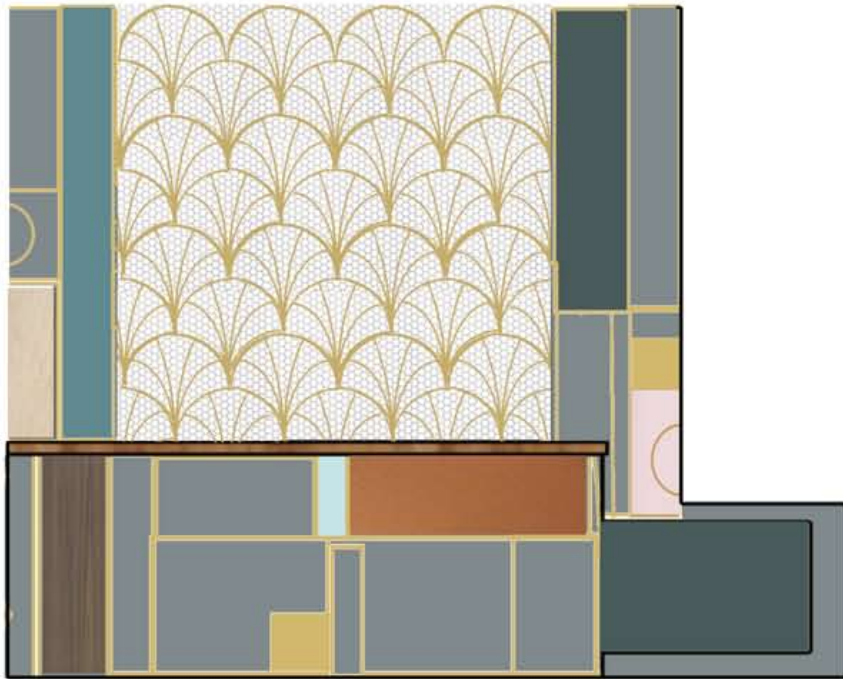

HOT SOUP HOUSE PROPOSAL
CLIENT: MAINDEE
PROJECT: MAINDEE LIBRARY
DATE: 05/10/18

Double sink with swivel tap

Moveable serving trolley

Printer station

HOT SOUP HOUSE PROPOSAL
CLIENT: MAINDEE
PROJECT: MAINDEE LIBRARY
DATE: 05/10/18

HOT SOUP HOUSE PROPOSAL
CLIENT: MAINDEE
PROJECT: MAINDEE LIBRARY
DATE: 05/10/18

Close up of the detail and textures of doors -

paint
oak
copper
peg board
parquet
birch
pink corian

HOT SOUP HOUSE PROPOSAL
CLIENT: MAINDEE
PROJECT: MAINDEE LIBRARY
DATE: 05/10/18

See through screen and wall detail

Large, bar like flap for access to reception area

Printer station

Reception storage on inside of wall

HOT SOUP HOUSE PROPOSAL
 CLIENT: MAINDEE
 PROJECT: MAINDEE LIBRARY
 DATE: 05/10/18