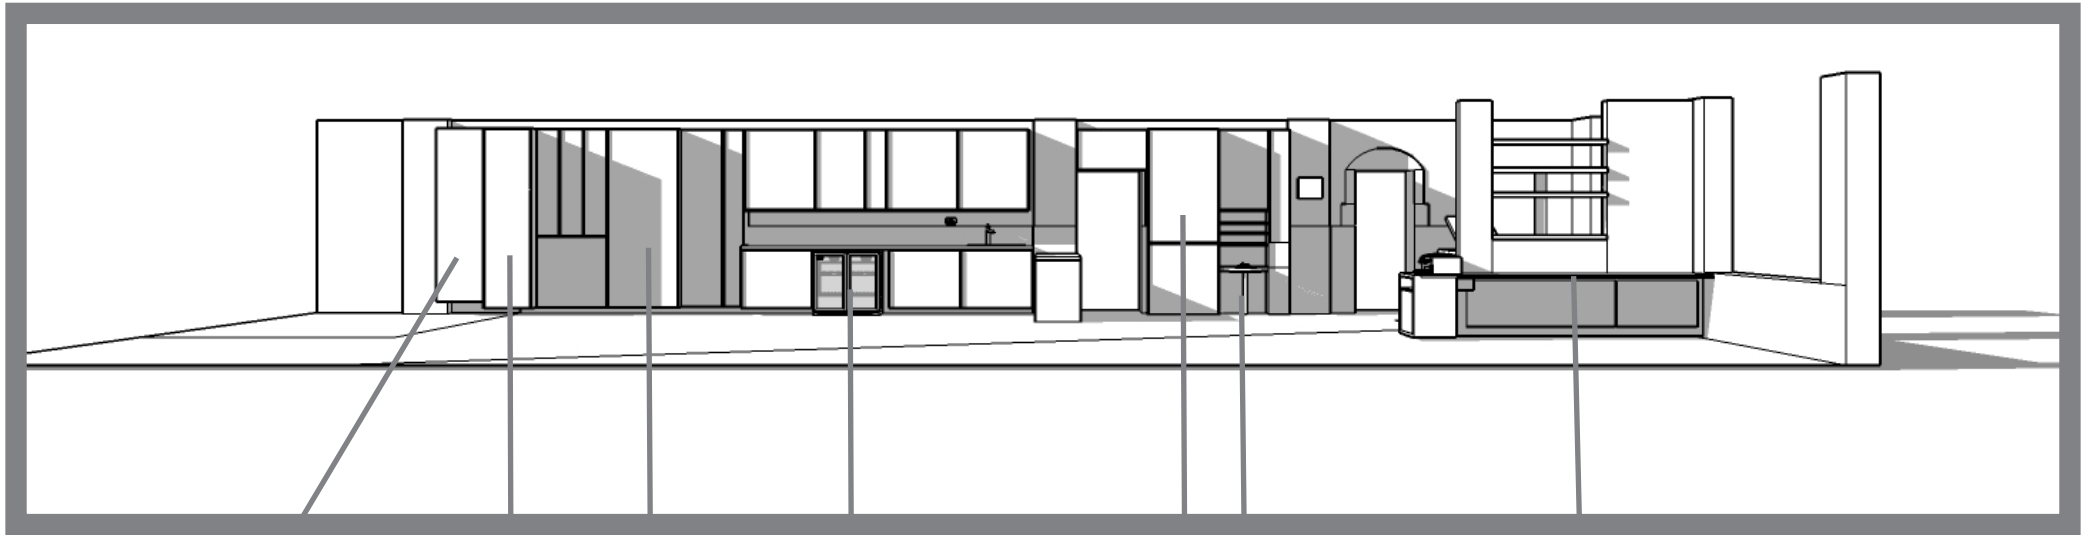

Kids book shelf

Broom
cupboard

lockable club
cupboard with boxes

drinks
fridge

Kitchen storage
(top)
Lockable chemical
storage (bottom)

Phone booth
with shelving
for plants and
stationary

customer
computer desk

HOT SOUP HOUSE PROPOSAL
CLIENT: MAINDEE
PROJECT: MAINDEE LIBRARY
DATE: 05/10/18