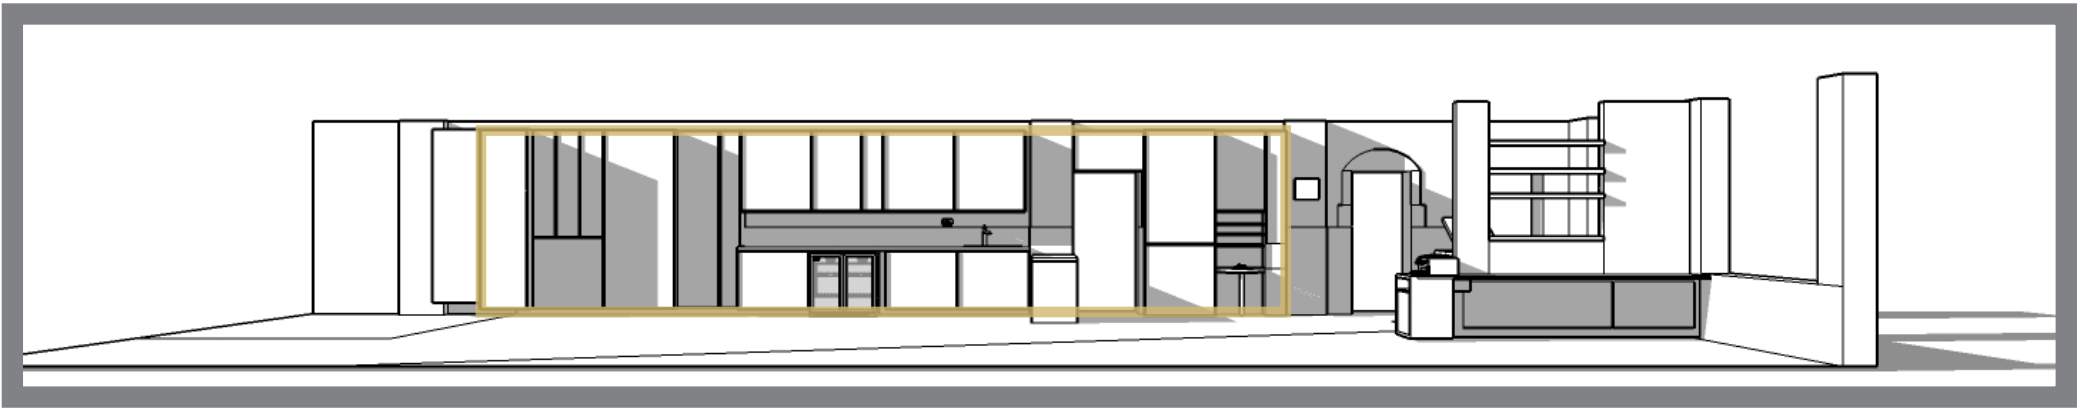

HOT SOUP HOUSE PROPOSAL
CLIENT: MAINDEE
PROJECT: MAINDEE LIBRARY
DATE: 05/10/18

Double sink with swivel tap

Moveable serving trolley

Printer station

HOT SOUP HOUSE PROPOSAL
CLIENT: MAINDEE
PROJECT: MAINDEE LIBRARY
DATE: 05/10/18

See through screen and wall detail

Large, bar like flap for access to reception area

Printer station

Reception storage on inside of wall

HOT SOUP HOUSE PROPOSAL
 CLIENT: MAINDEE
 PROJECT: MAINDEE LIBRARY
 DATE: 05/10/18