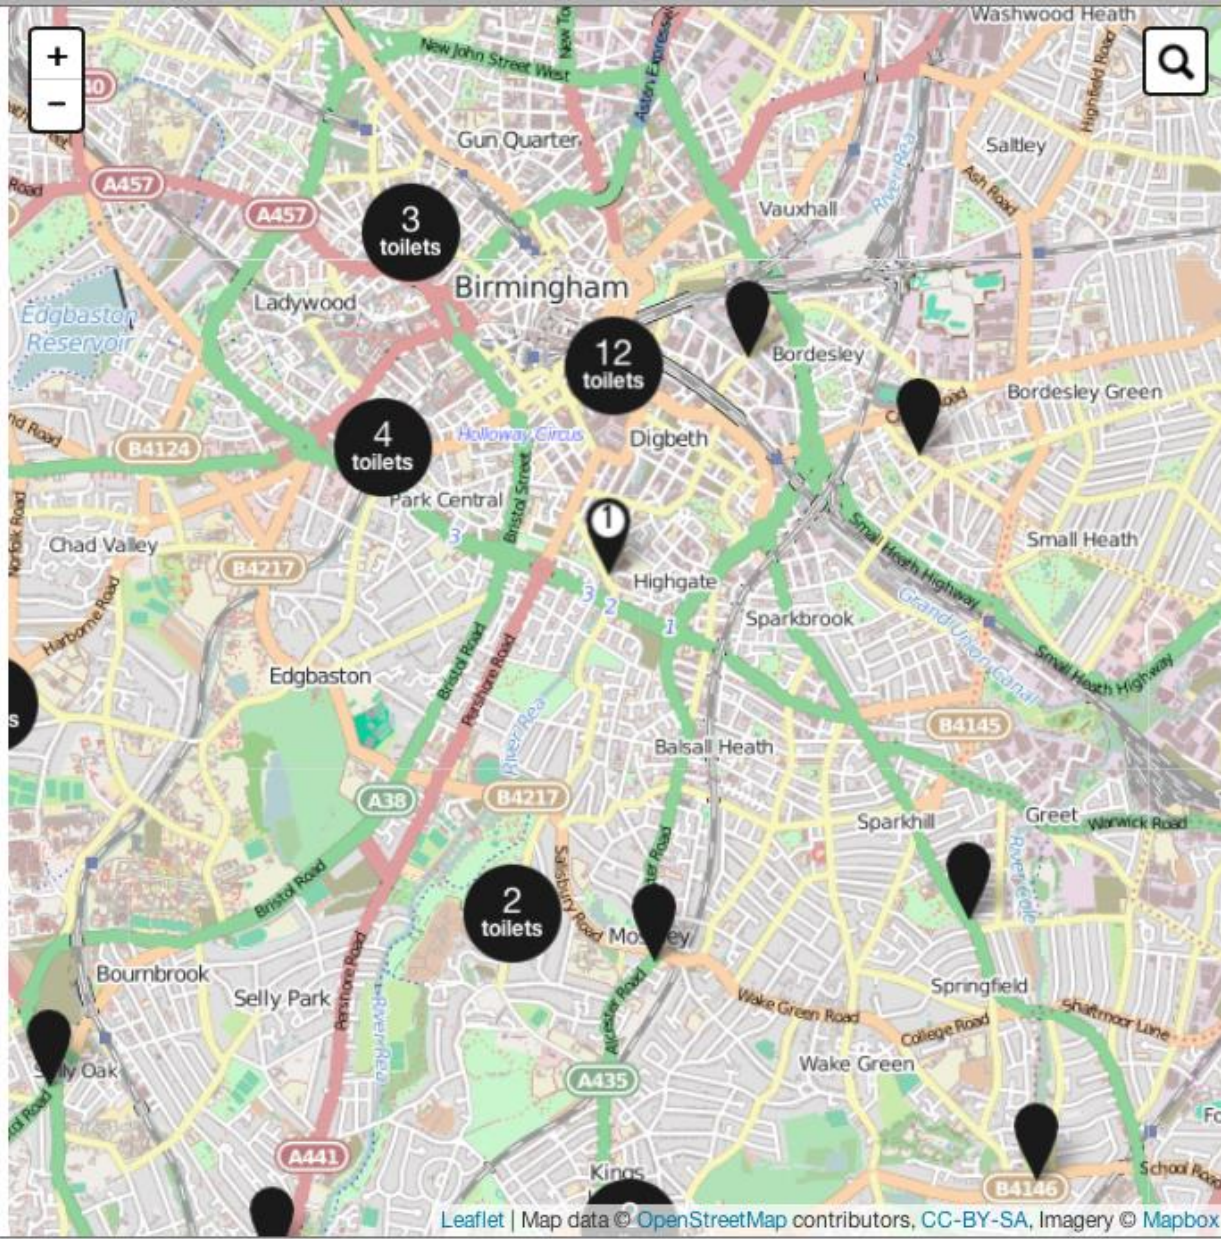

The Great British Public Toilet Map

The Great British Public Toilet Map

The Great British Public Toilet Map

Add a toilet

Nearest Toilets

1

more info...

2

more info...

3

The Great British
Public Toilet Map

Give a pound to spend a penny!

Nearest Toilets

<http://greatbritishpublictoiletmap.rca.ac.uk/>

Thank you