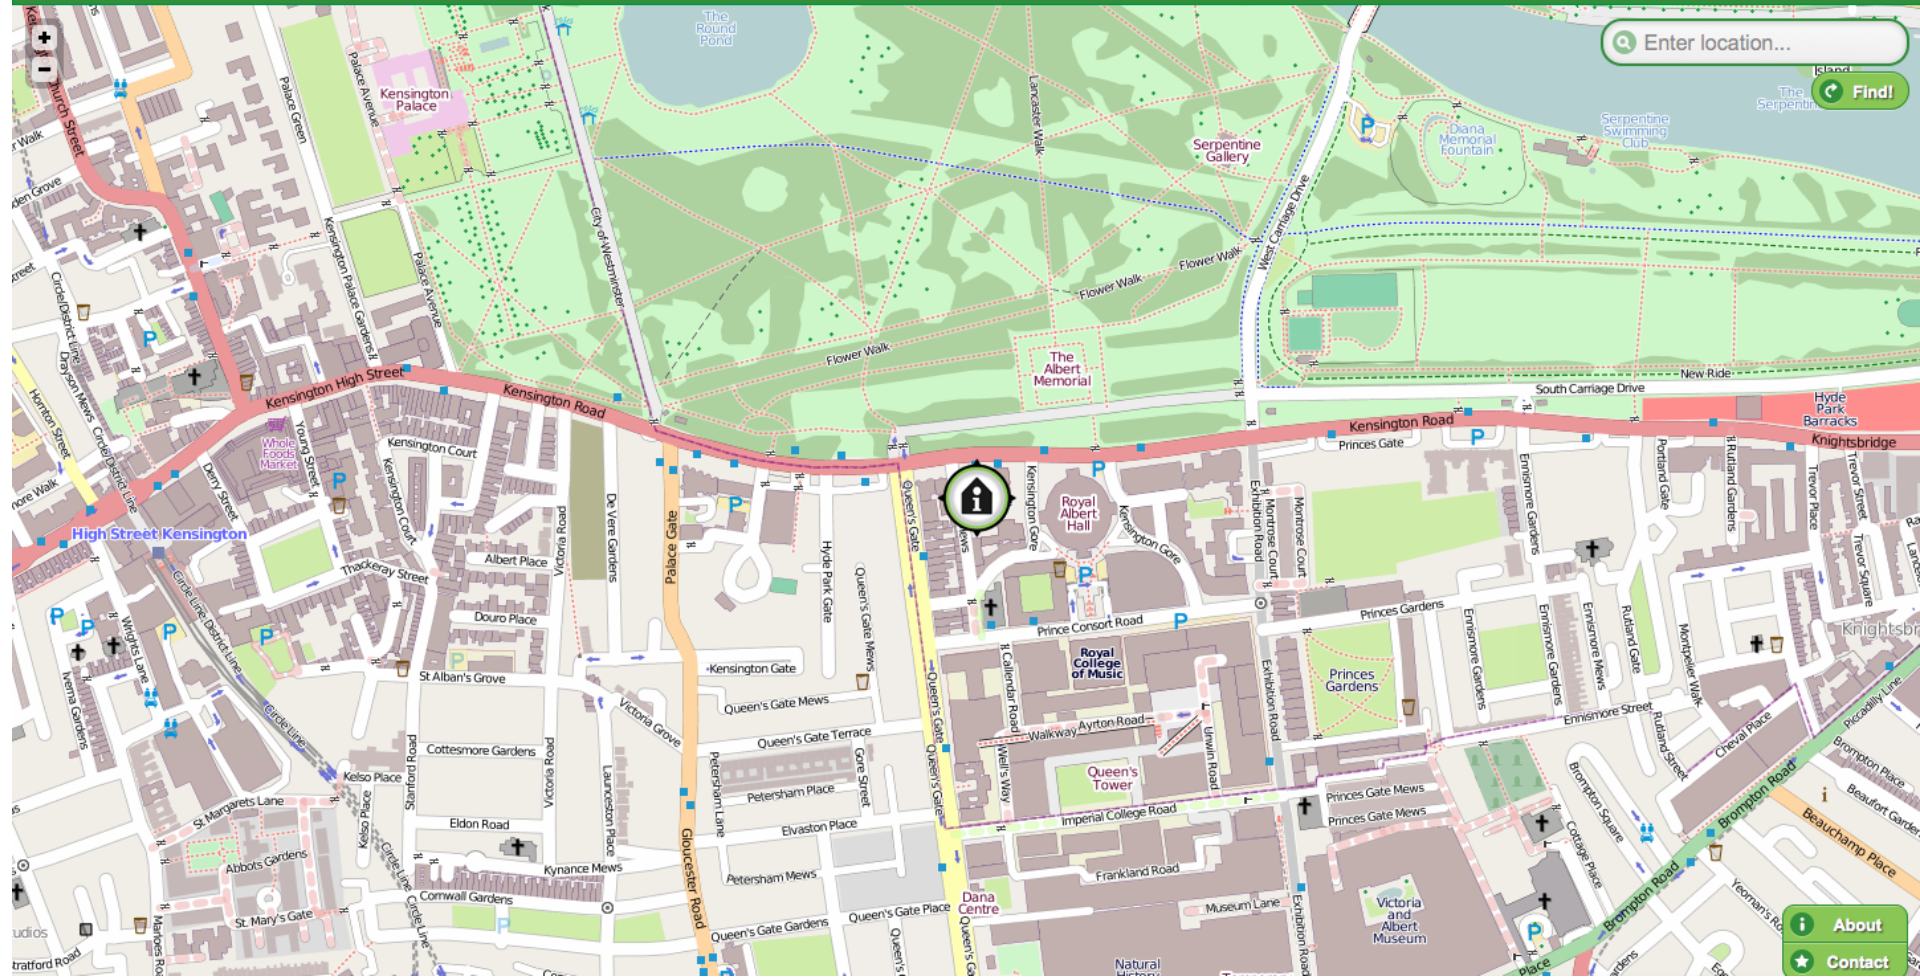

The Great British Public Toilet Map

The Great British Public Toilet Map

The Great British Public Toilet Map

Add a toilet

Nearest Toilets

1

more info...

2