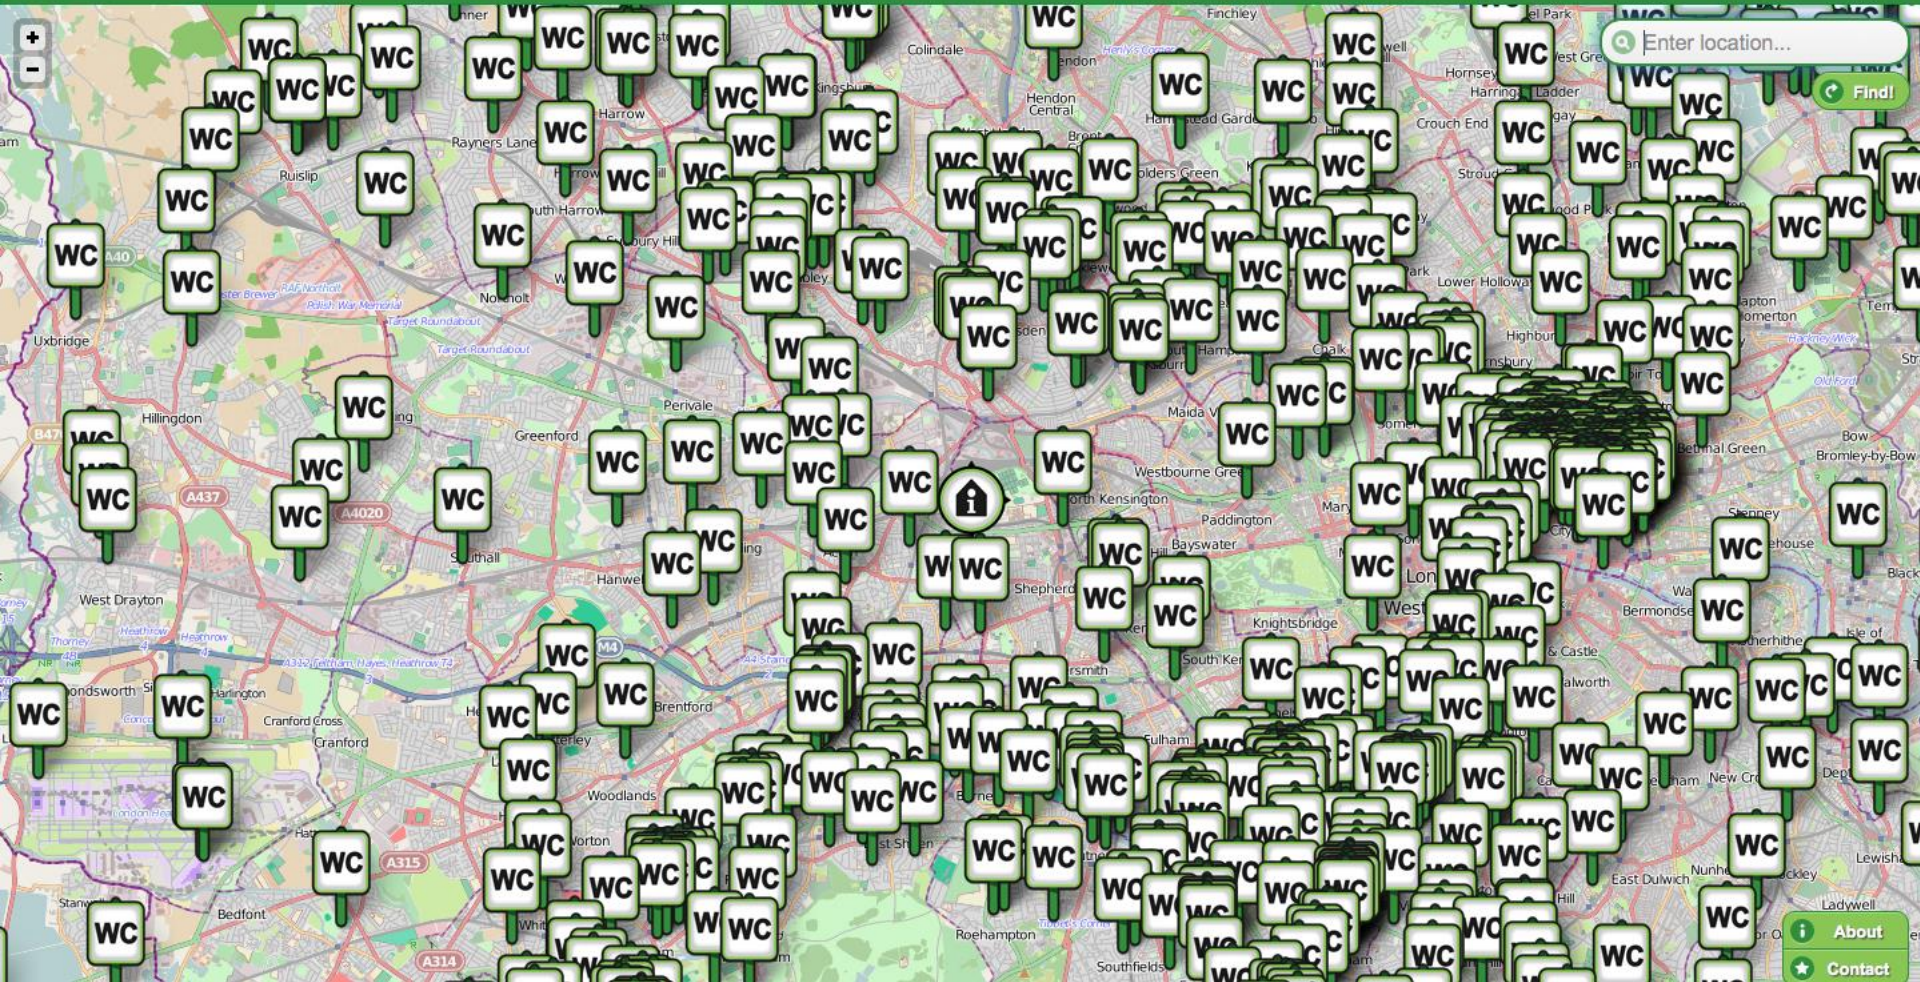

*"They should have a
building, where an attendant
can be an attendant with
cubicles and a safe
environment"*

		BUS STOP Walthamstow Central	
served by Actley			
23	6	801	
S14	71	465	
S15	7	265	
N72	7	265	
304	express Walthamstow Highway, Central		

The Great British Public Toilet Map

The Great British Public Toilet Map

The Great British Public Toilet Map

Add a toilet

Nearest Toilets

1

more info...

2

more info...

3

The Great British
Public Toilet Map

Give a pound to spend a penny!

Nearest Toilets

<http://greatbritishpublictoiletmap.rca.ac.uk/>

Thank you