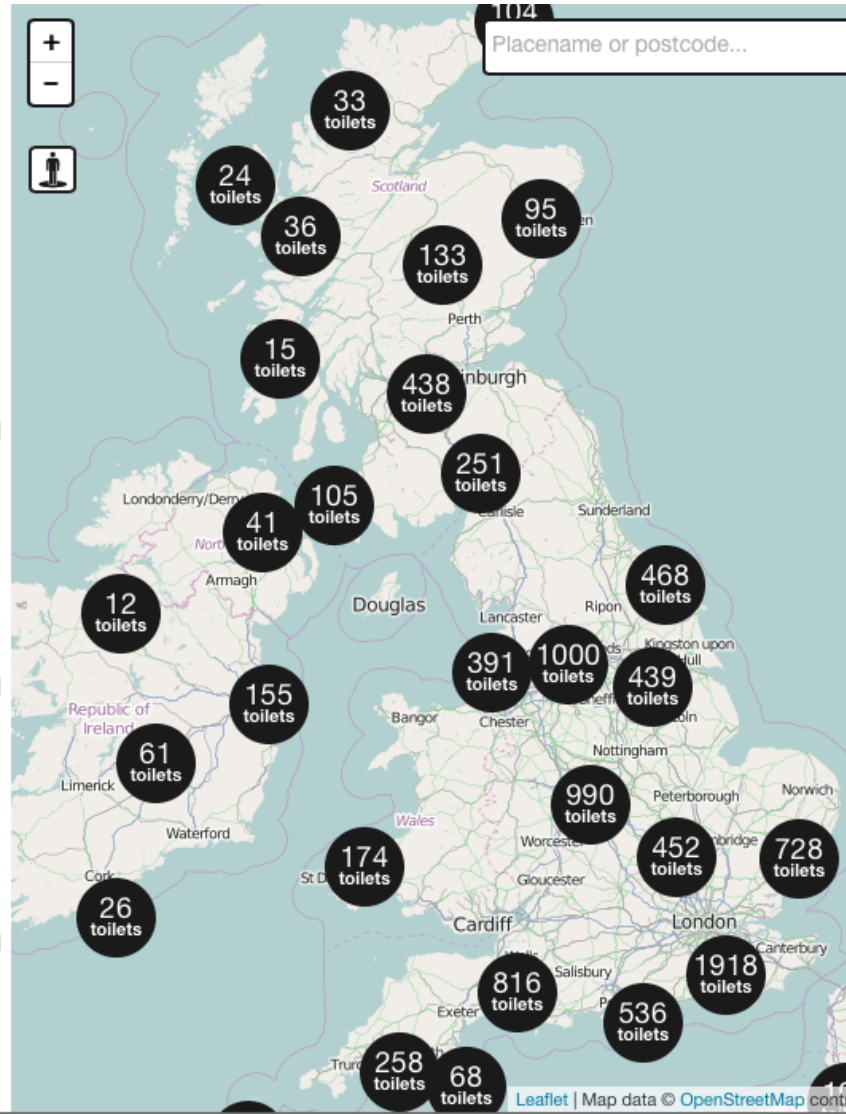

The Great British Public Toilet Map

The Great British Public Toilet Map

The Great British Public Toilet Map

Add a toilet

Nearest Toilets

1

more info...

2

more info...

3

The Great British
Public Toilet Map

Give a pound to spend a penny!

Nearest Toilets

<http://greatbritishpublictoiletmap.rca.ac.uk/>

Thank you